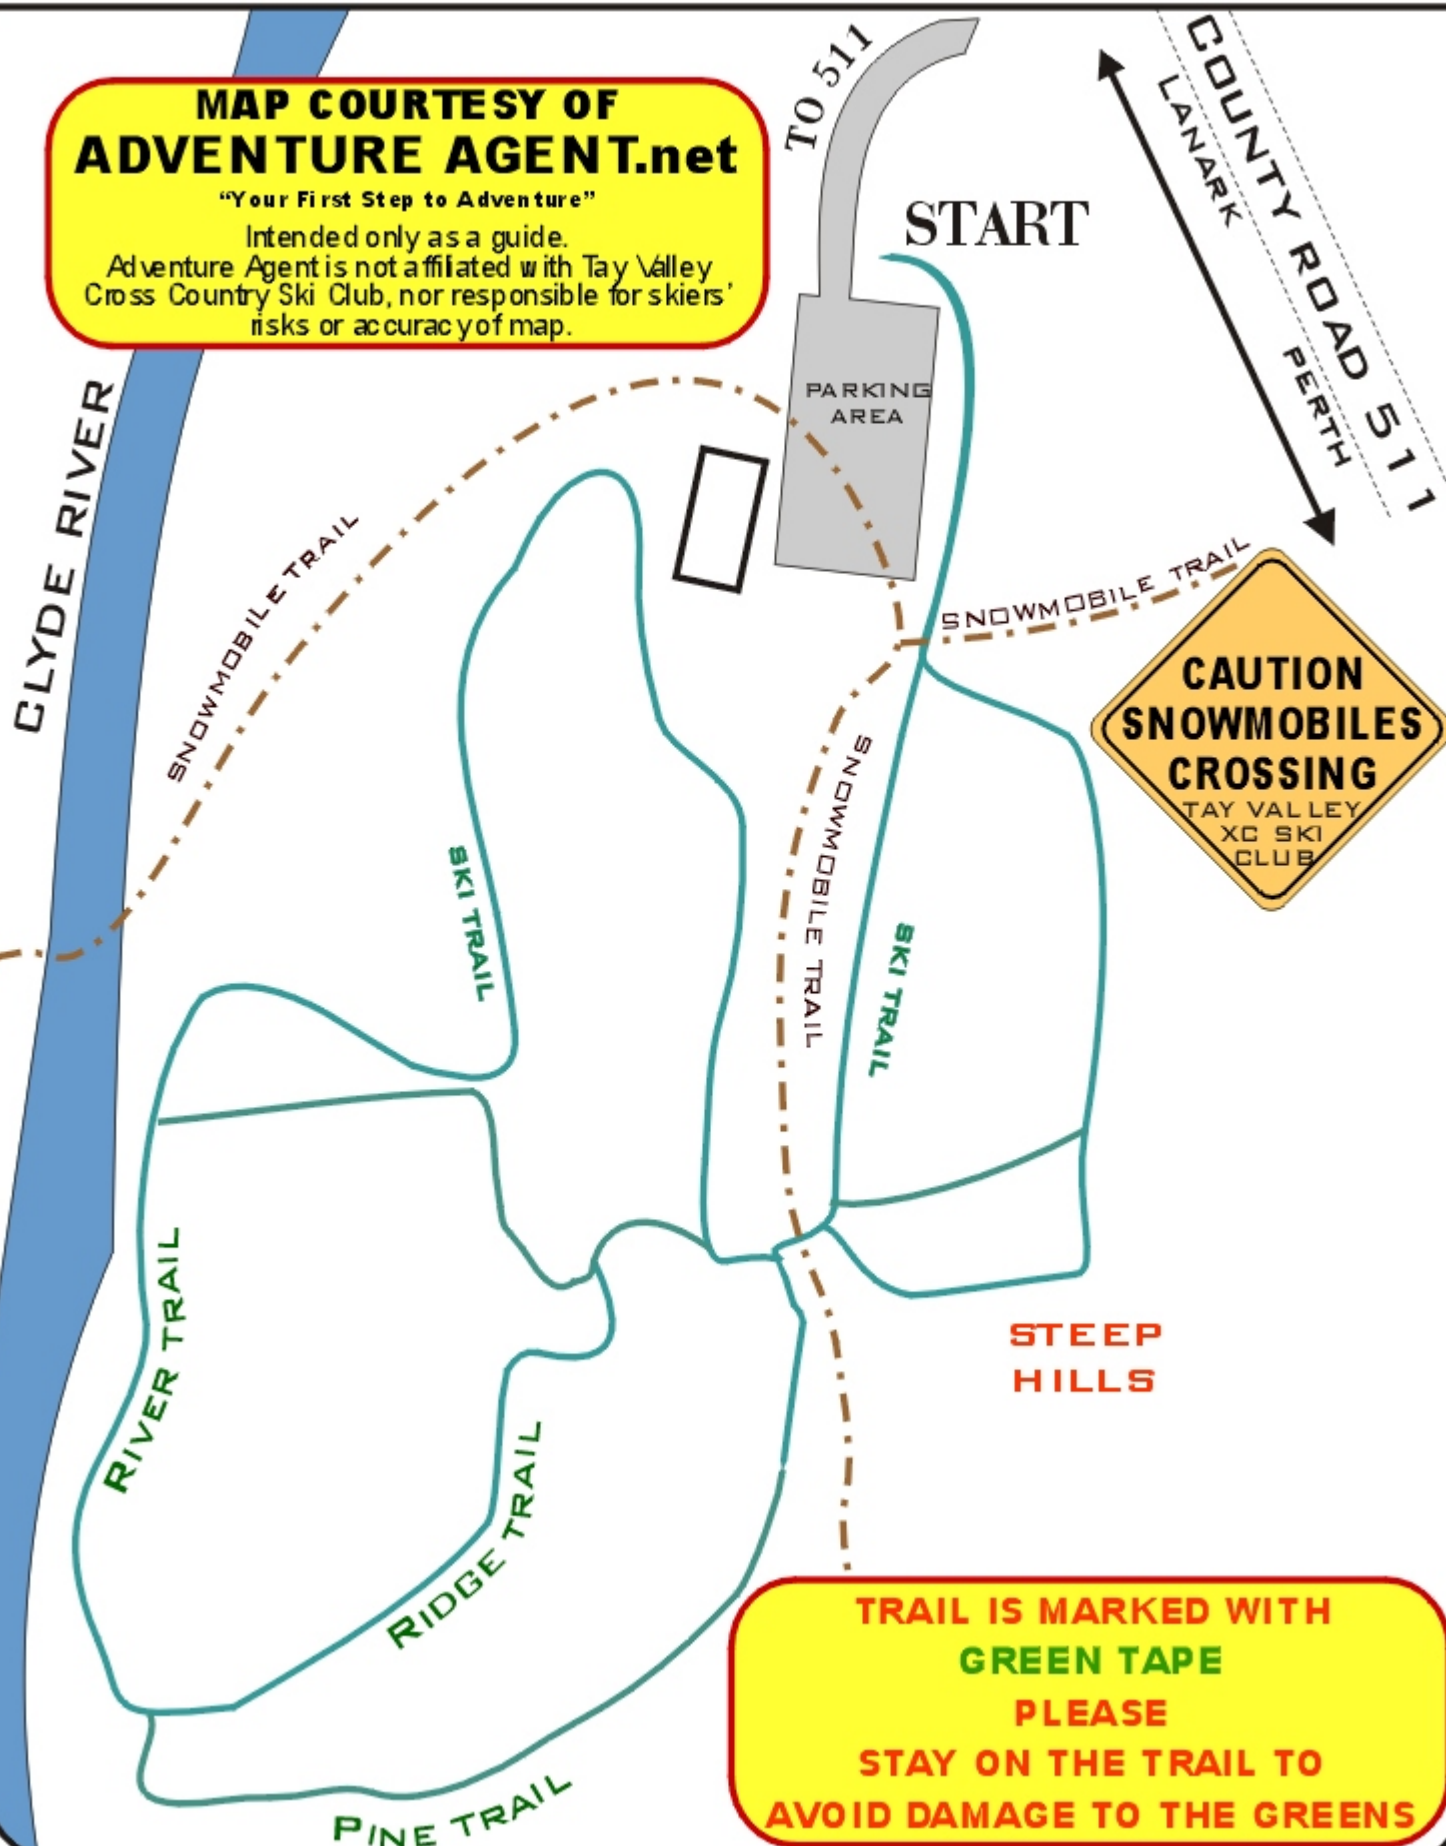

CROSS COUNTRY SKI TRAILS 2004-2005

TIMBER RUN GOLF CLUB Lanark Ontario

MAP COURTESY OF ADVENTURE AGENT.net

"Your First Step to Adventure"

Intended only as a guide.

Adventure Agent is not affiliated with Tay Valley Cross Country Ski Club, nor responsible for skiers' risks or accuracy of map.

START

PARKING AREA

TO 511

COUNTY ROAD 511
LANARK
PERTH

**CAUTION
SNOWMOBILES
CROSSING**
TAY VALLEY
XC SKI
CLUB

**STEEP
HILLS**

**TRAIL IS MARKED WITH
GREEN TAPE
PLEASE
STAY ON THE TRAIL TO
AVOID DAMAGE TO THE GREENS**

CLYDE RIVER

SNOWMOBILE TRAIL

SKI TRAIL

SNOWMOBILE TRAIL

SKI TRAIL

RIVER TRAIL

RIDGE TRAIL

PINE TRAIL